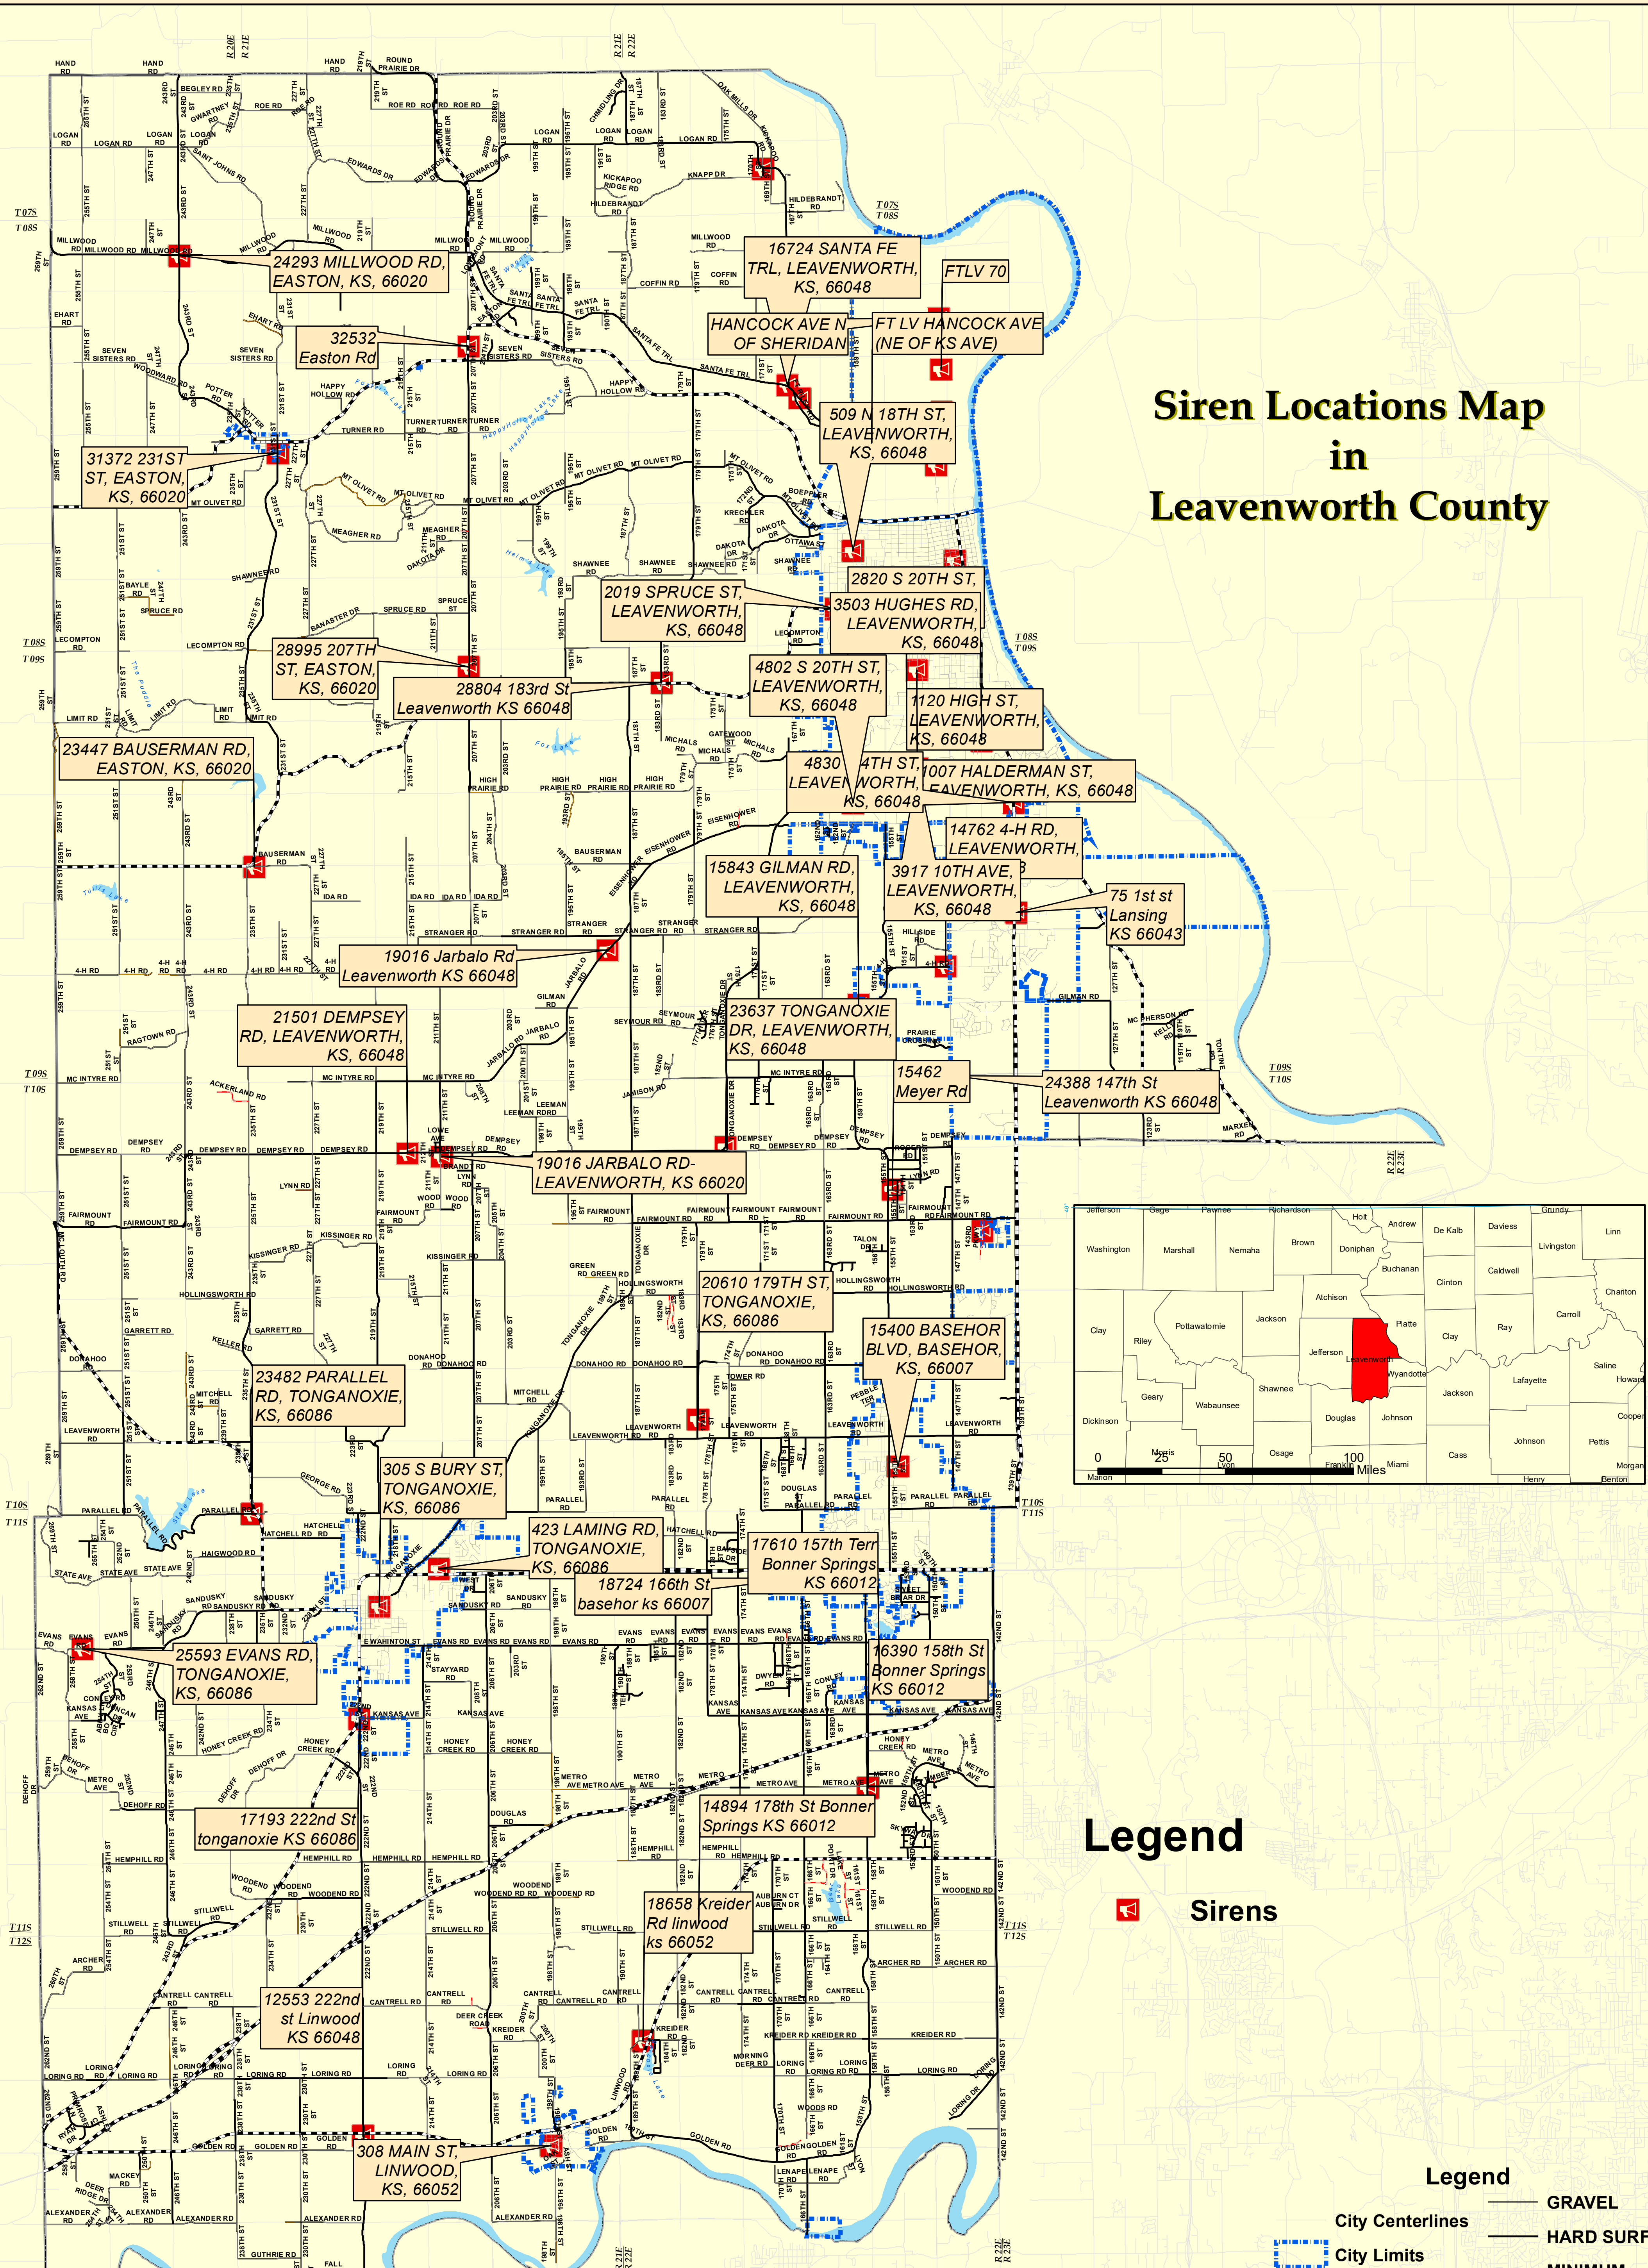

LEAVENWORTH COUNTY KANSAS 2025

Siren Locations Map in Leavenworth County

Legend

Sirens

Legend

- City Centerlines
- City Limits
- County Boundary
- Sections
- GRAVEL
- HARD SURFACE
- MINIMUM
- PRIVATE
- State Maintained

Projection: NAD 1983 State Plane Kansas 1501 (US Feet)
 Disclaimer: Map is projected in real-world coordinates.
 However, it is not intended for legal purposes.
 Measurement accuracy is not guaranteed.