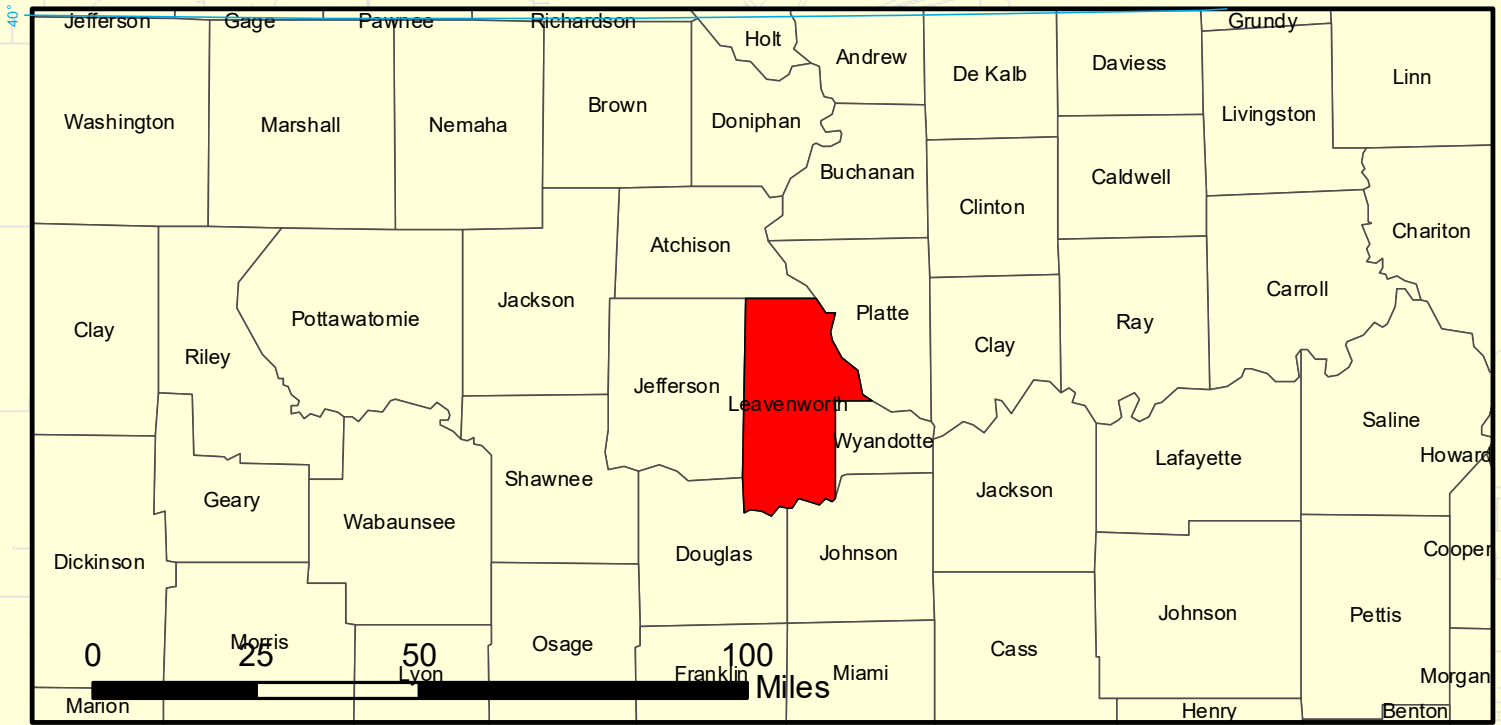

LEAVENWORTH COUNTY KANSAS 2025

Siren Locations Map in Leavenworth County

Legend

Sirens

Legend

- City Centerlines
- City Limits
- County Boundary
- Sections
- GRAVEL
- HARD SURFACE
- MINIMUM
- PRIVATE
- State Maintained

Projection: NAD 1983 State Plane Kansas 1501 (US Feet)
 Disclaimer: Map is projected in real-world coordinates.
 However, it is not intended for legal purposes.
 Measurement accuracy is not guaranteed.